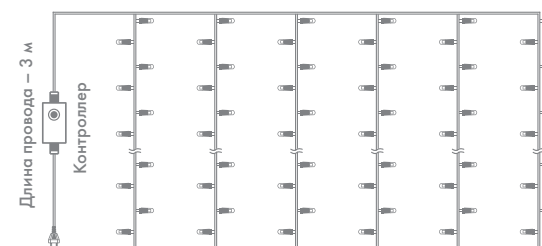

Артикул	Цвет свечения	Размер, м	Количество диодов, LED
235-025	☐ белый	1,5×1	96
235-035	☐ белый	1,5×1,5	144
235-045*	☐ белый	1,5×1,5	144
235-055	☐ белый	2,5×2	300
235-065	☐ белый	2×3	240
NEW! 235-091	☐ белый	3×2	240
235-026	☐ теплый белый	1,5×1	96
235-036	☐ теплый белый	1,5×1,5	144
235-056	☐ теплый белый	2,5×2	300
235-066	☐ теплый белый	2×3	240
NEW! 235-092	☐ теплый белый	3×2	240
235-023	☐ синий	1,5×1	96
235-033	☐ синий	1,5×1,5	144
235-053	☐ синий	2,5×2	300
235-029	☐ мультицвет	1,5×1	96
235-039	☐ мультицвет	1,5×1,5	144
235-049*	☐ мультицвет	1,5×1,5	144
235-059	☐ мультицвет	2,5×2	300
235-069	☐ мультицвет	2×3	240
NEW! 235-098	☐ мультицвет	3×2	240

* Насадки шарики